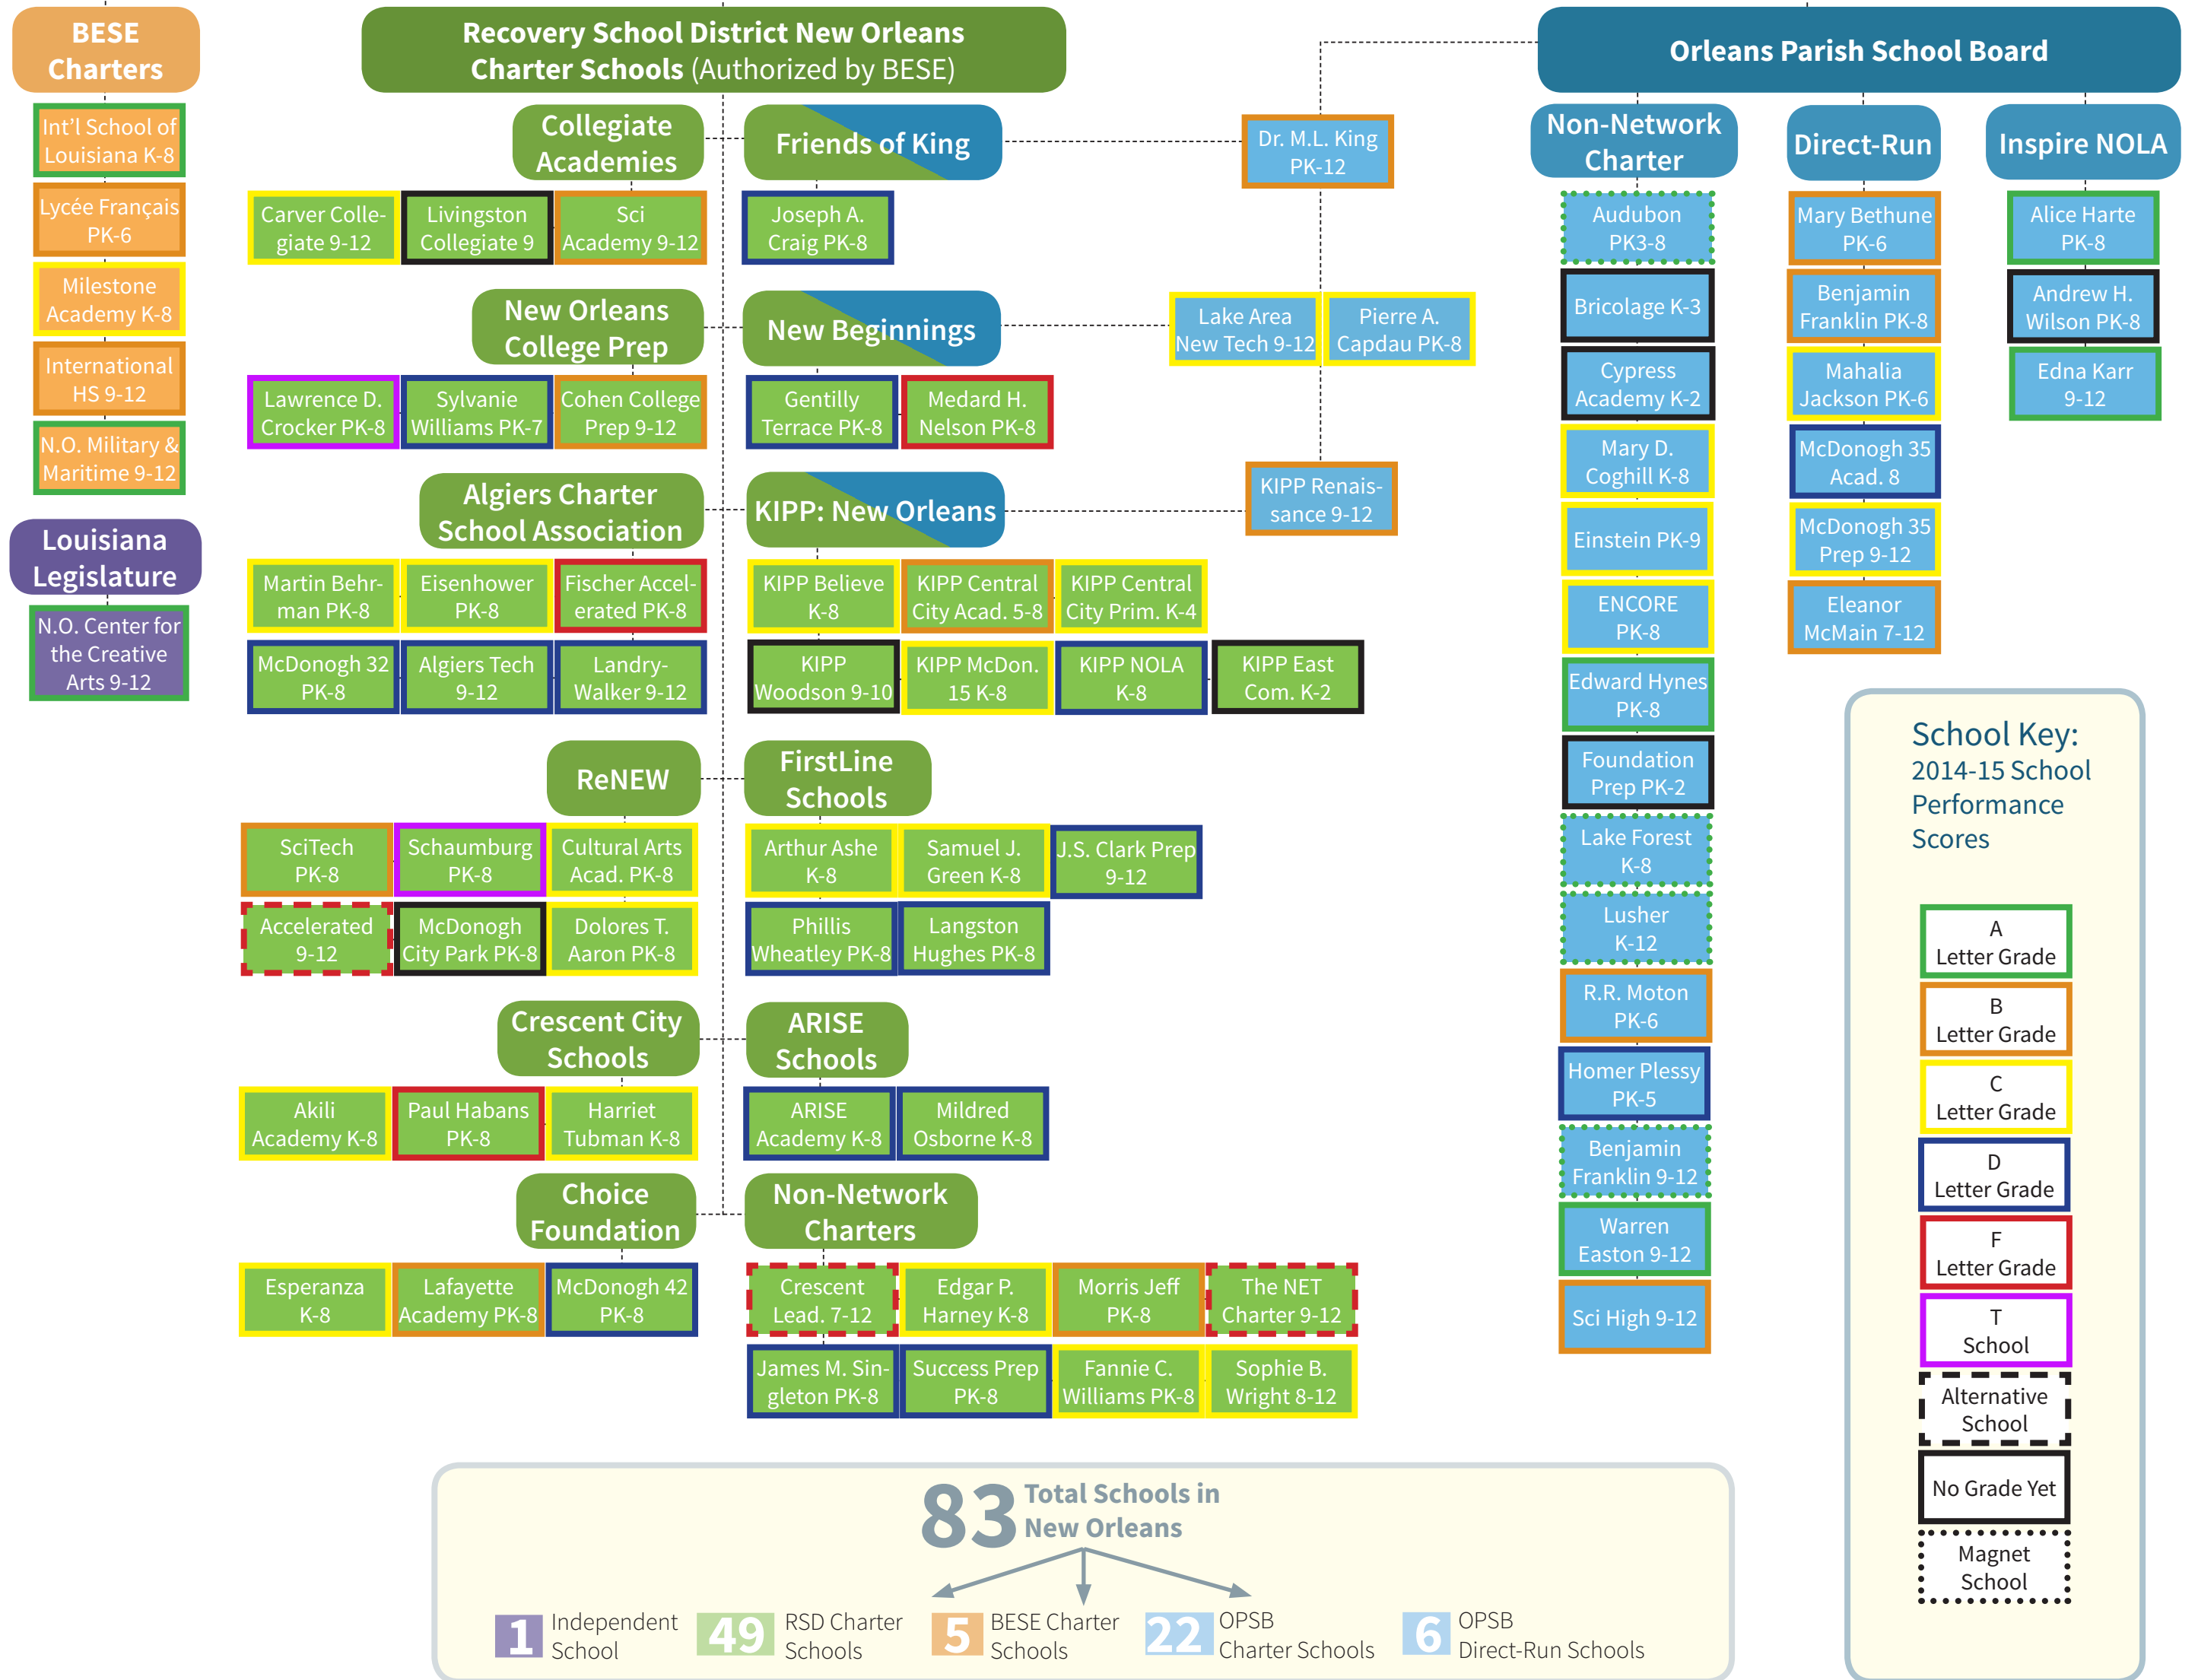

Public School Governance in New Orleans

2016-17 School Year

Louisiana Board of Elementary and Secondary Education (BESE) & Louisiana Department of Education

Changes for the 2016-17 School Year

Types of Charter Schools in Louisiana, 2016-17

	Type 1	Type 2	Type 3	Type 3B	Type 4	Type 5
Who authorizes the charter school in New Orleans?	OPSB	BESE	OPSB	OPSB	BESE ¹	BESE ¹
How many of this type of charter school are in NOLA?	7	5	10	5	0	49
Where can the students come from?	NOLA	State	NOLA	NOLA	NOLA	NOLA
Can the school have admission requirements?	Yes	Yes	Yes	No	Yes	No