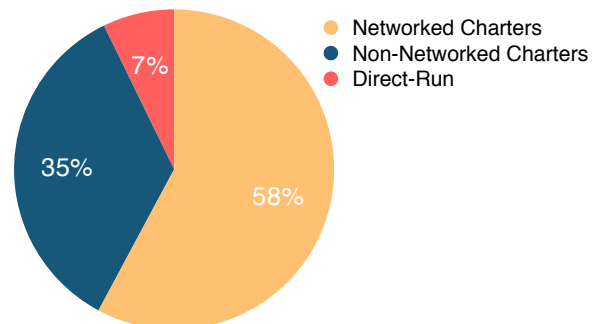

Note: The charts reflect the percentage of schools, not student enrollment.