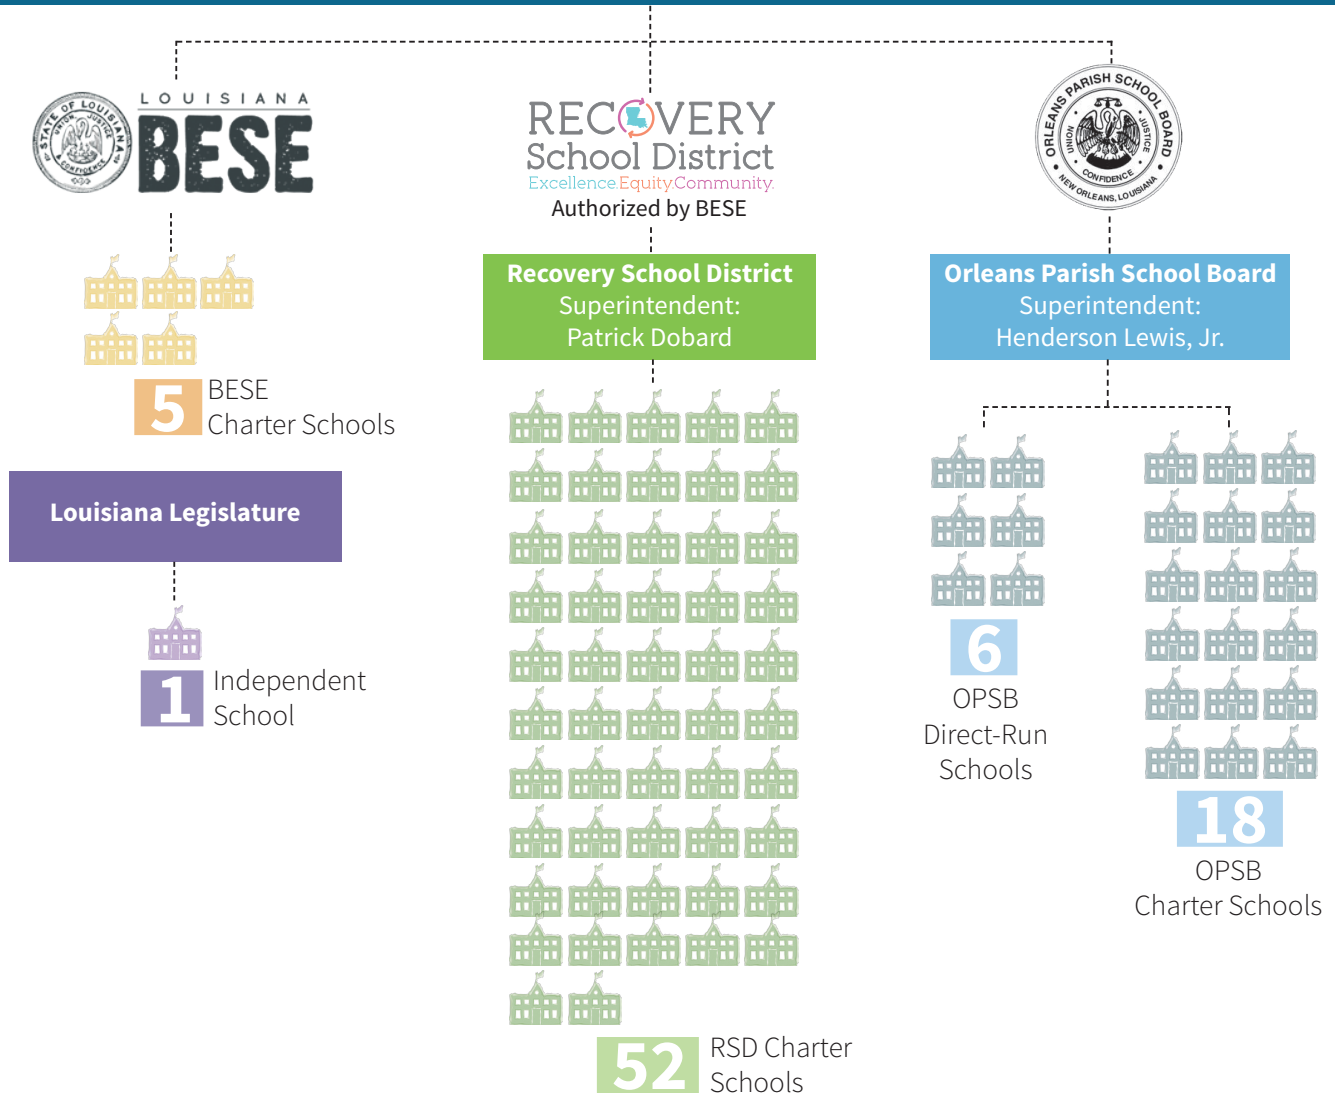

New Orleans Public School Governance Structure

2015-16 School Year

Louisiana Board of Elementary and Secondary Education (BESE) & Louisiana Department of Education
State Superintendent: John White

82 Public Schools

6 Direct-Run Schools • 75 Charter Schools • 1 Independent School

Note: The charts reflect the percentage of schools, not student enrollment.