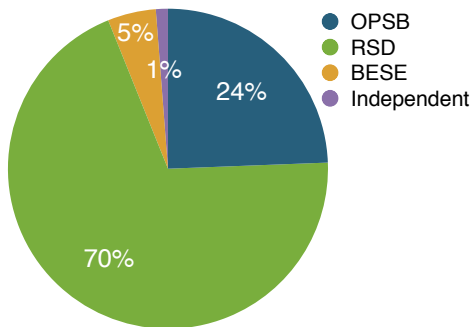

Governance Structure: 2014-15 School Year

Louisiana Board of Elementary and Secondary Education (BESE) & Louisiana Department of Education
 State Superintendent: John White

82 Public Schools • 6 Direct-Run Schools • 76 Charter Schools*

Note: The charts reflect the percentage of schools, not student enrollment.
 *The one independent state school is included as a charter school.