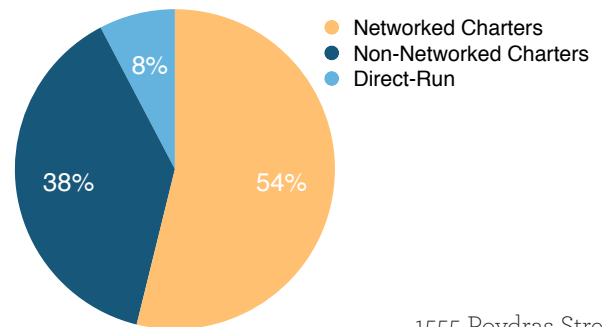

Governance Structure: 2014-15 School Year

Louisiana Board of Elementary and Secondary Education (BESE) & Louisiana Department of Education
 State Superintendent: John White

82 Public Schools • 6 Direct-Run Schools • 76 Charter Schools*