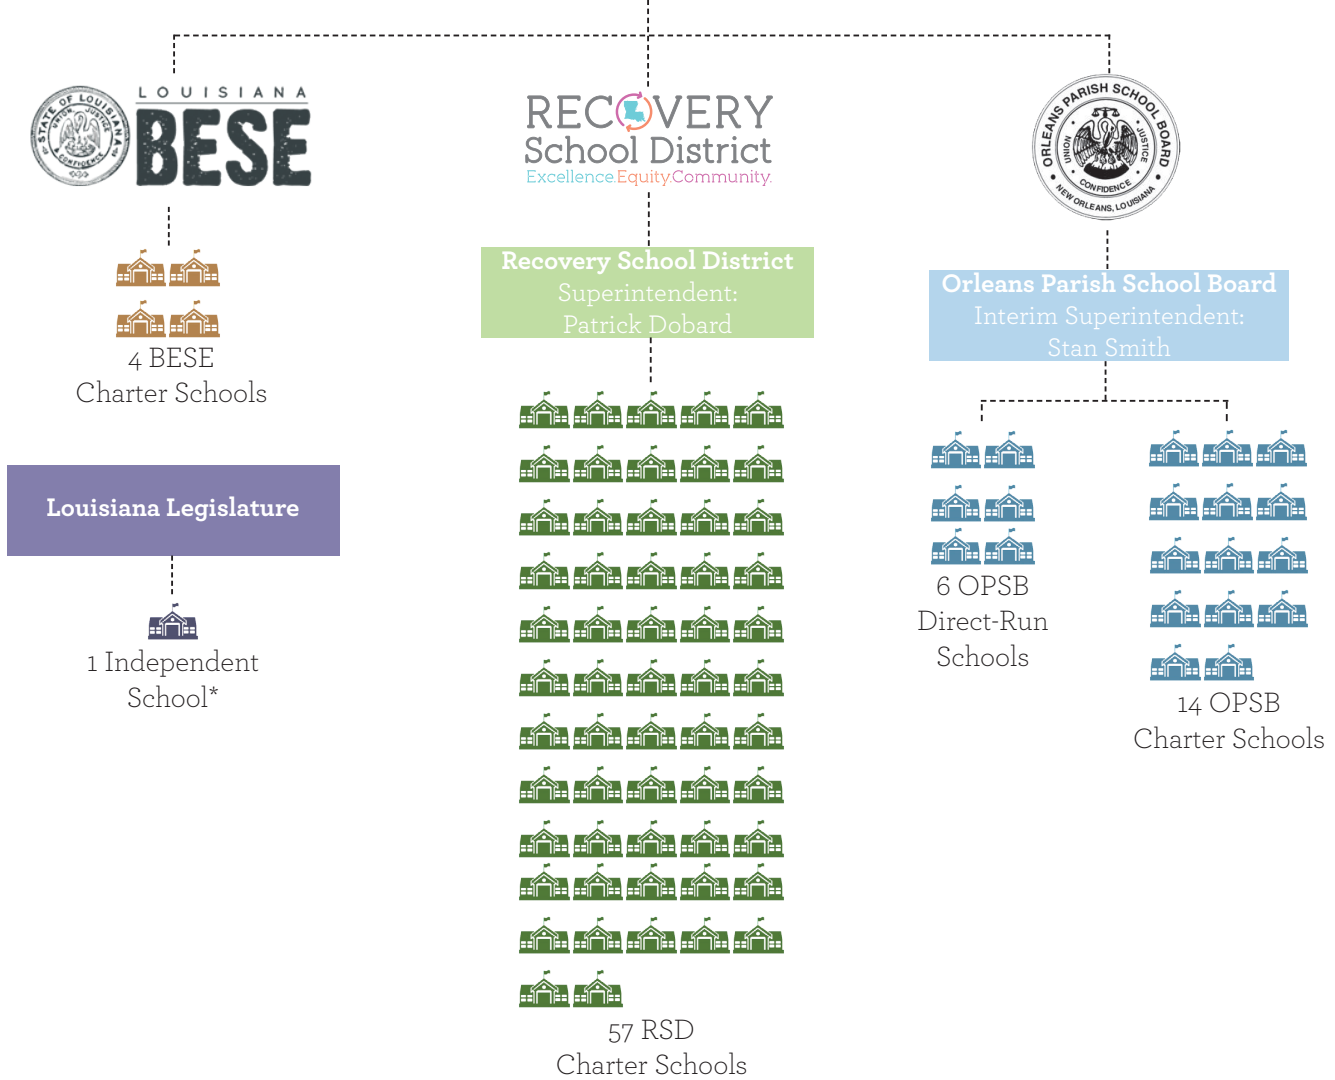

Governance Structure: 2014-15 School Year

Louisiana Board of Elementary and Secondary Education (BESE) & Louisiana Department of Education
 State Superintendent: John White

82 Public Schools • 6 Direct-Run Schools • 76 Charter Schools*

Note: The charts reflect the percentage of schools, not student enrollment.
 *The one independent state school is included as a charter school.