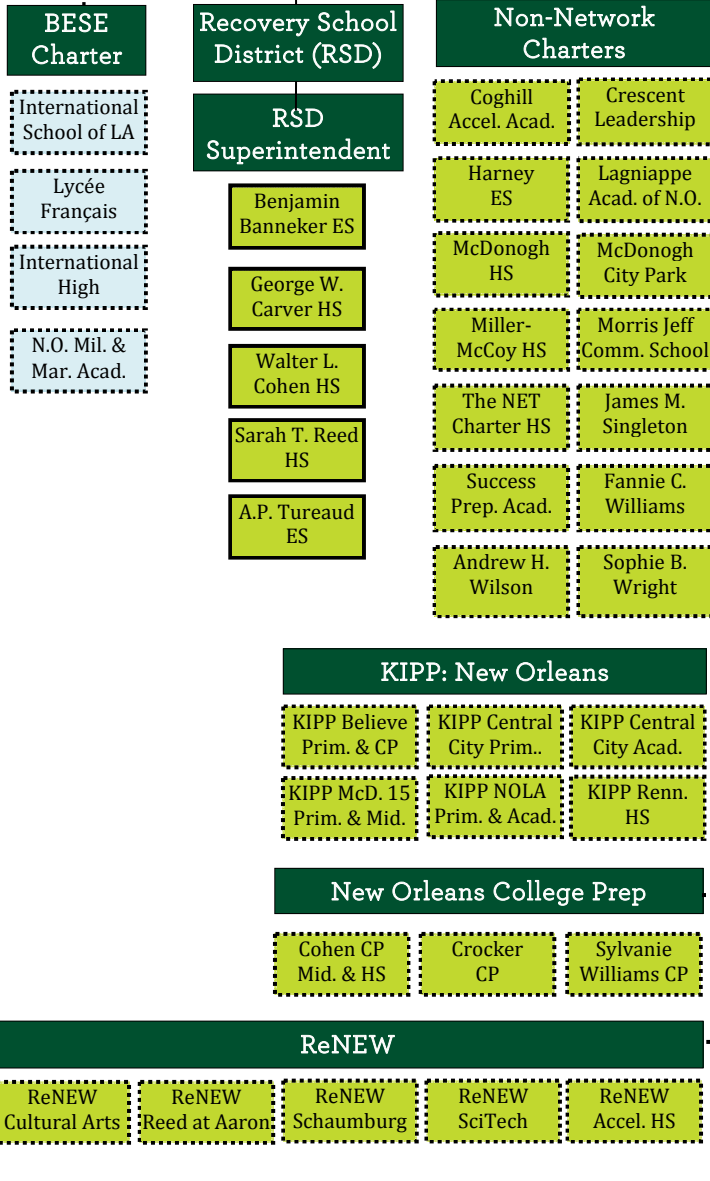

Public Schools in New Orleans: 2013-14 School Year

Louisiana Board of Elementary and Secondary Education (BESE)