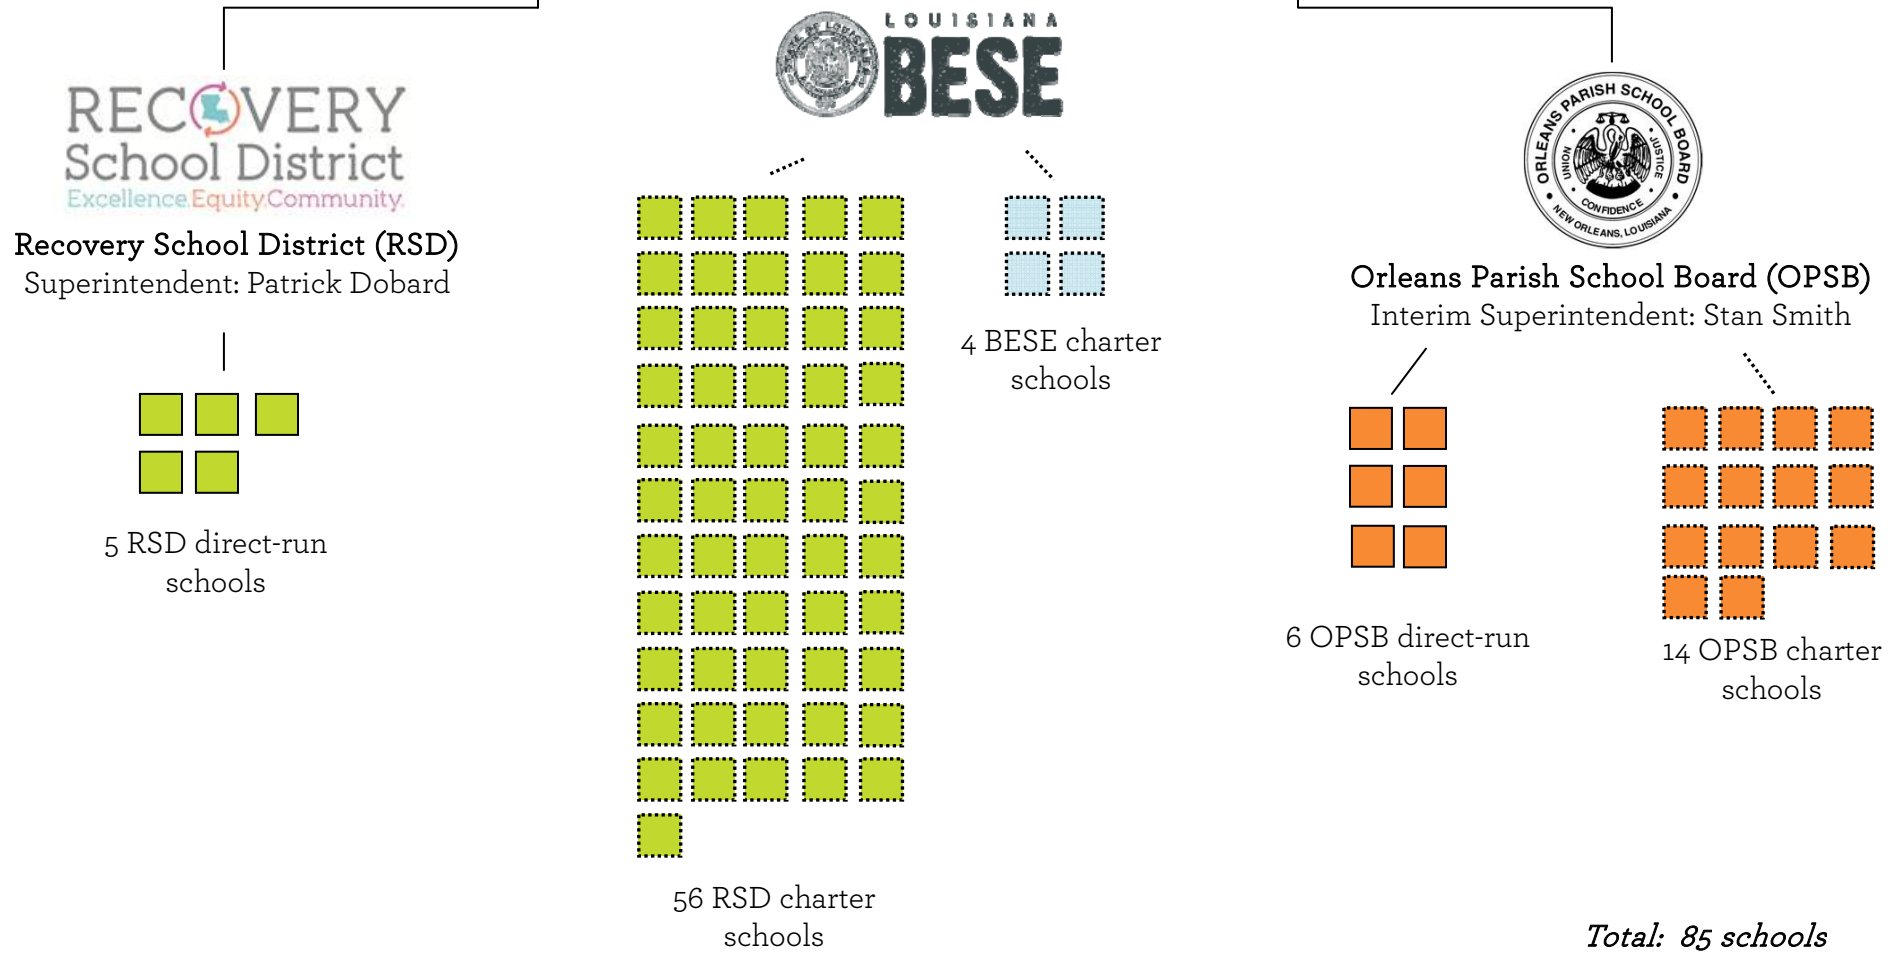

Governance Structure: 2013-2014 School Year

Louisiana Board of Elementary and Secondary Education (BESE) & Louisiana Department of Education
State Superintendent: John White

Public Schools in New Orleans: 2013-14 School Year